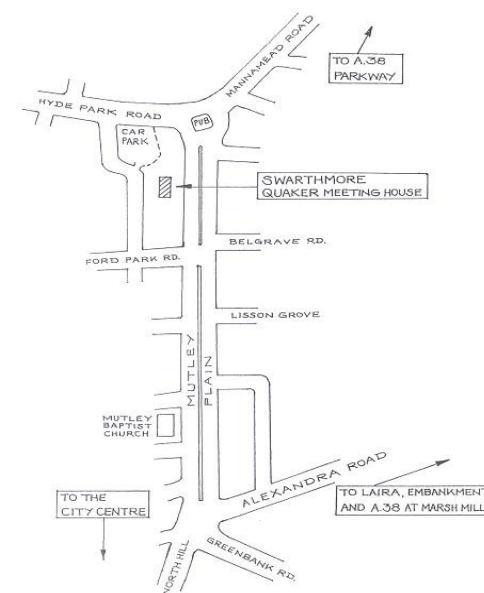

How to find us

From the A38 exit at Marsh Mills, (by the large Sainsburys with the sails)

Keep in the left hand lane and bear left under the bridge signposted Mutley.

Continue through a residential area for approximately 10 minutes.

You will cross 3 mini roundabouts, go under a railway bridge and through a traffic light junction (next to a Texaco petrol station).

Continue straight on up a long road (Alexandra Road) before coming to a major junction. Turn right at this junction onto Mutley Plain.